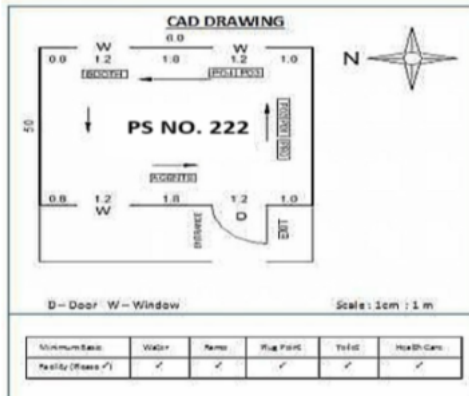

Nazri Naksha

Google Map View

Polling Station Building Front View

Polling Station Front View

Cad View

Key MAP View