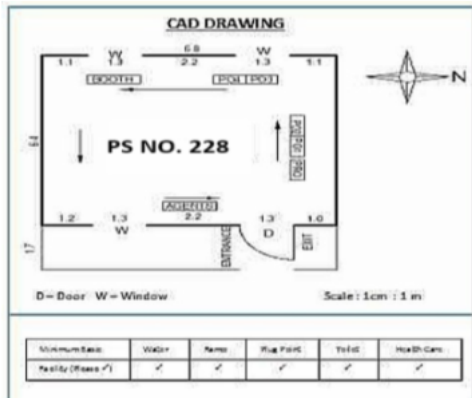

Nazri Naksha

Google Map View

Polling Station Building Front View

Polling Station Front View

Cad View

Key MAP View