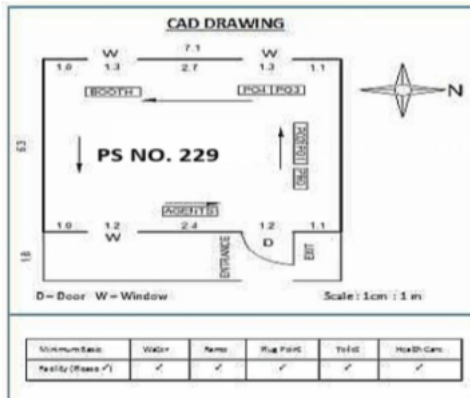

Nazri Naksha

Google Map View

Polling Station Building Front View

Polling Station Front View

Cad View

Key MAP View