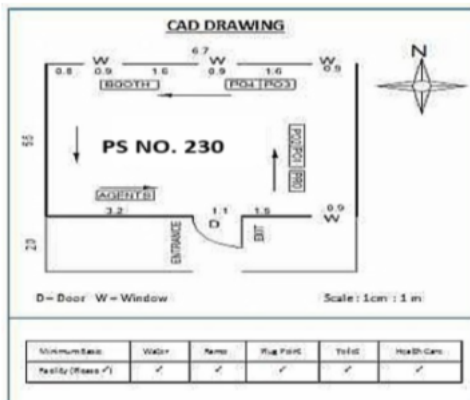

Nazri Naksha

Google Map View

Polling Station Building Front View

Polling Station Front View

Cad View

Key MAP View