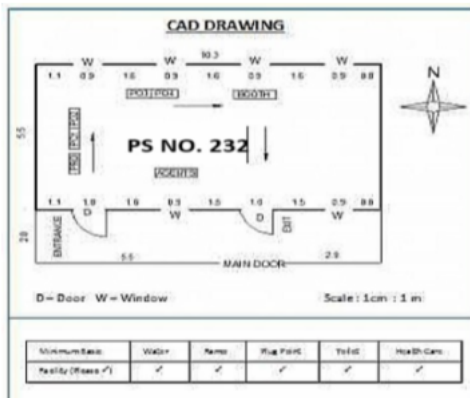

Nazri Naksha

Google Map View

Polling Station Building Front View

Polling Station Front View

Cad View

Key MAP View