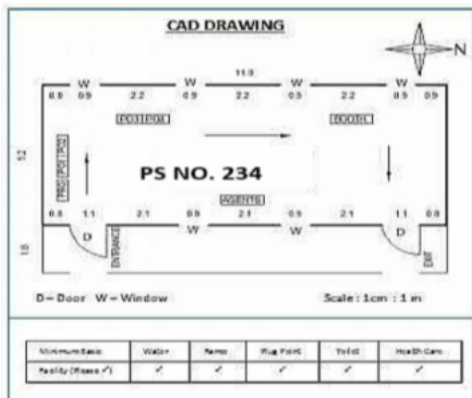

Nazri Naksha

Google Map View

Polling Station Building Front View

Polling Station Front View

Cad View

Key MAP View