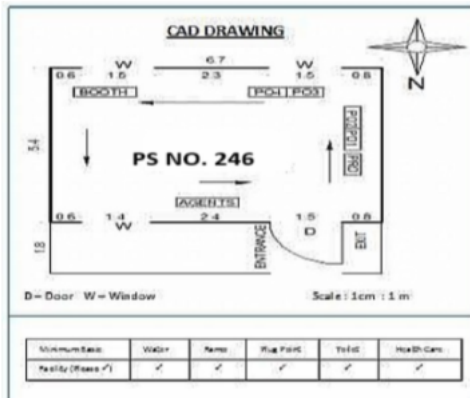

Nazri Naksha

Google Map View

Polling Station Building Front View

Polling Station Front View

Cad View

Key MAP View