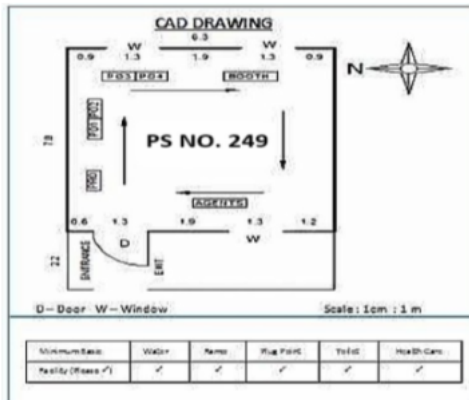

Nazri Naksha

Google Map View

Polling Station Building Front View

Polling Station Front View

Cad View

Key MAP View