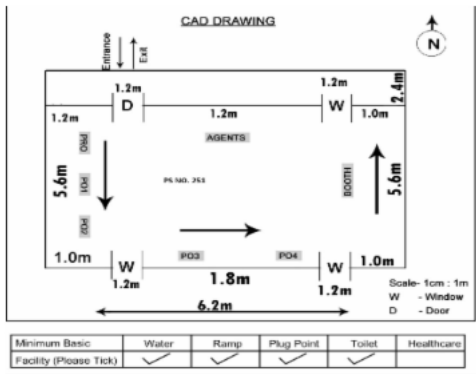

Nazri Naksha

Google Map View

Polling Station Building Front View

Polling Station Front View

Cad View

Key MAP View