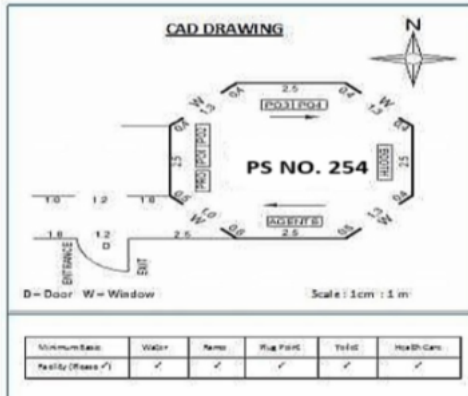

Nazri Naksha

Google Map View

Polling Station Building Front View

Polling Station Front View

Cad View

Key MAP View