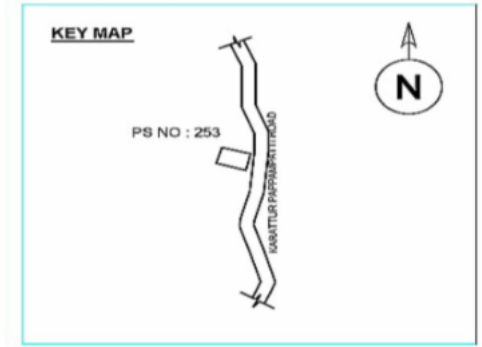

Key MAP View

- a) Landmarks b) Road names c) Traffic flow
2. PS - POLLING STATION