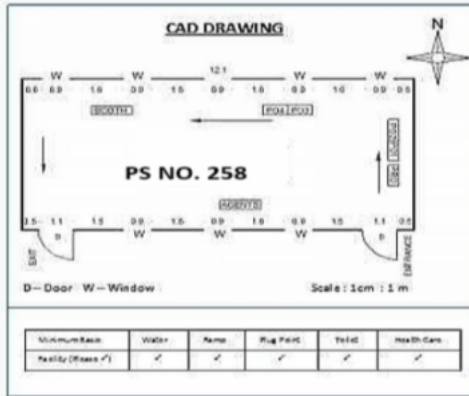

Nazri Naksha

Google Map View

Polling Station Building Front View

Polling Station Front View

Cad View

Key MAP View