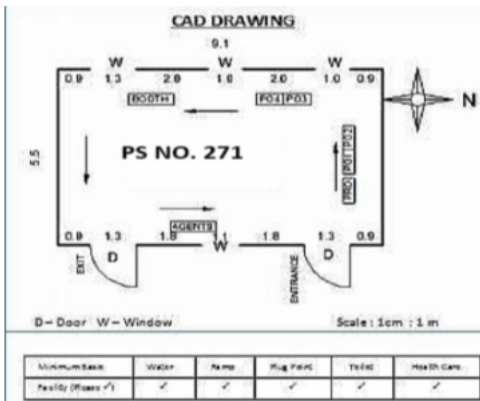

Nazri Naksha

Google Map View

Polling Station Building Front View

Polling Station Front View

Cad View

Key MAP View