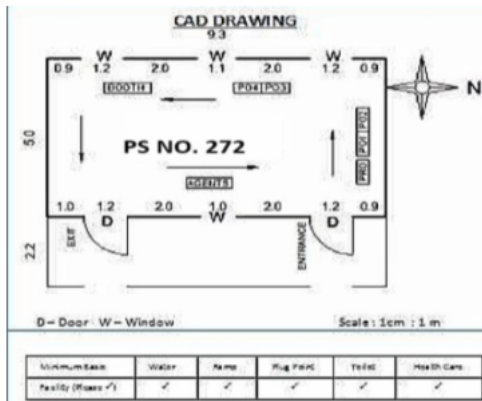

Nazri Naksha

Google Map View

Polling Station Building Front View

Polling Station Front View

Cad View

Key MAP View