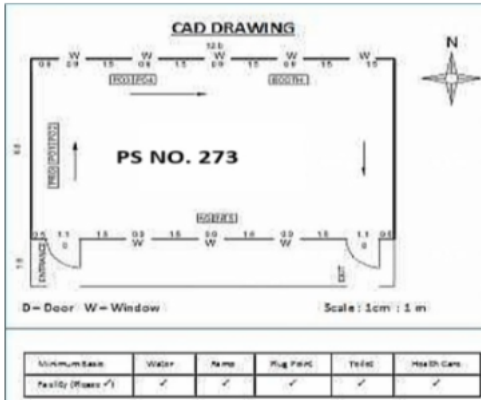

Nazri Naksha

Google Map View

Polling Station Building Front View

Polling Station Front View

Cad View

Key MAP View