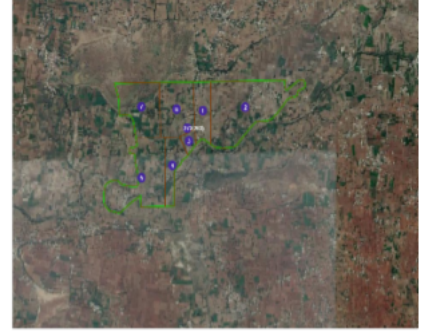

Nazri Naksha

Google Map View