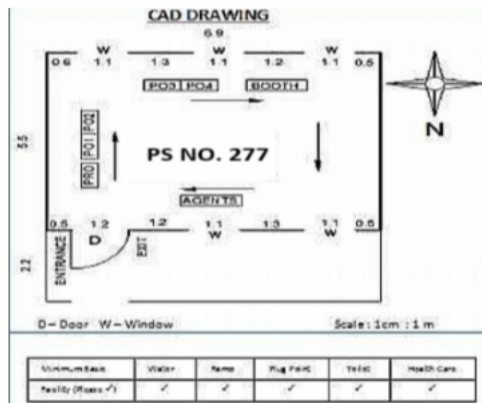

Nazri Naksha

Google Map View

Polling Station Building Front View

Polling Station Front View

Cad View

Key MAP View