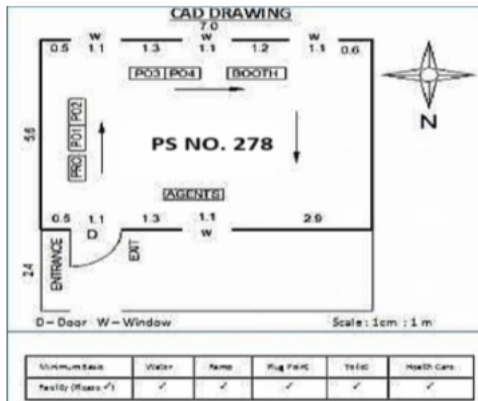

Nazri Naksha

Google Map View

Polling Station Building Front View

Polling Station Front View

Cad View

Key MAP View