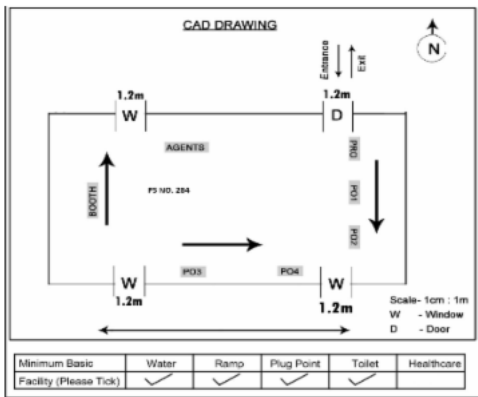

Nazri Naksha

Google Map View

Polling Station Building Front View

Polling Station Front View

Cad View

Key MAP View

a) Landmarks b) Road Names
c) Traffic flow PS - POLLING STATION