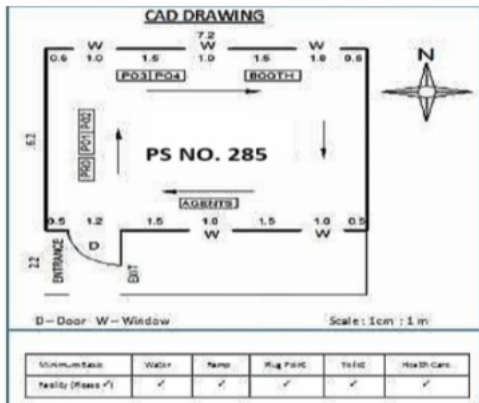

Nazri Naksha

Google Map View

Polling Station Building Front View

Polling Station Front View

Cad View

Key MAP View