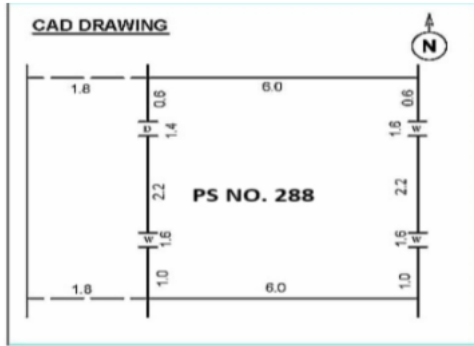

Cad View

Minimum Basic Facility (Please Tick)	Water	Ramp	Plug Point	Toilet	Healthcare
	☒	☒	☒	☒	☒