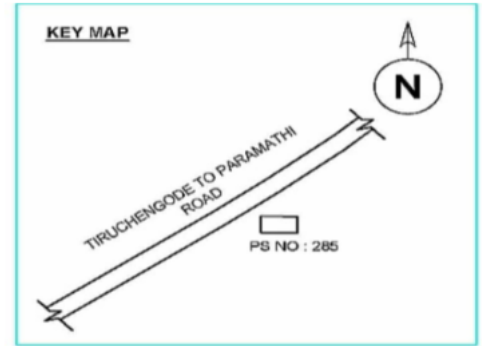

Key MAP View

a) Landmarks b) Road names **PS** - POLLING STATION
c) Traffic flow