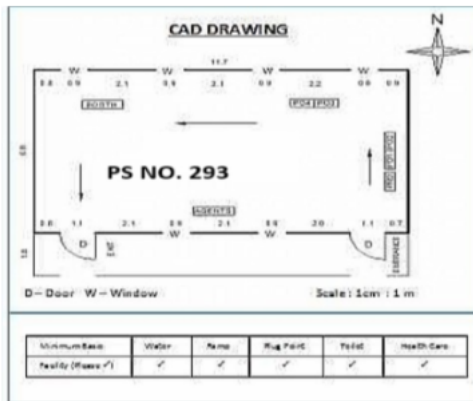

Nazri Naksha

Google Map View

Polling Station Building Front View

Polling Station Front View

Cad View

Key MAP View