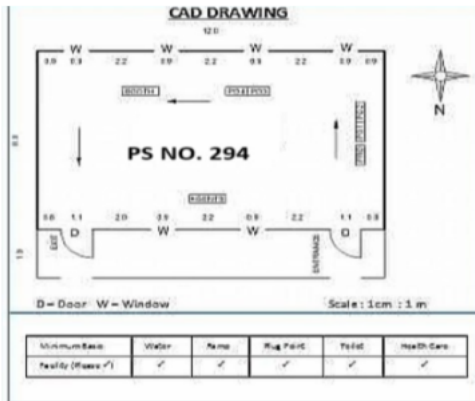

Nazri Naksha

Google Map View

Polling Station Building Front View

Polling Station Front View

Cad View

Key MAP View