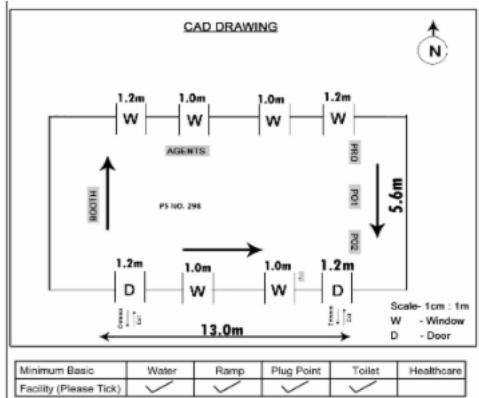

Nazri Naksha

Google Map View

Polling Station Building Front View

Polling Station Front View

Cad View

Key MAP View