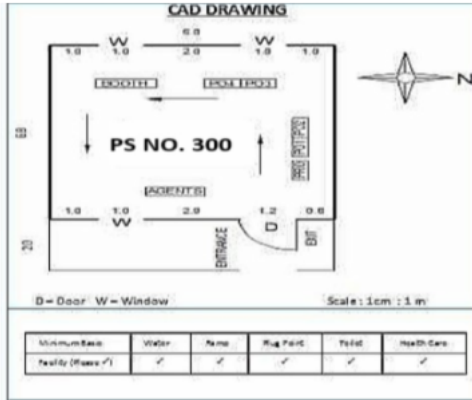

Nazri Naksha

Google Map View

Polling Station Building Front View

Polling Station Front View

Cad View

Key MAP View