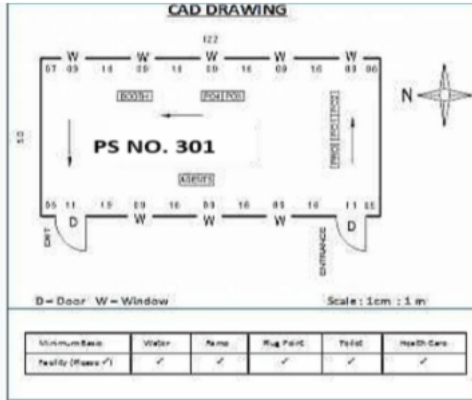

Nazri Naksha

Google Map View

Polling Station Building Front View

Polling Station Front View

Cad View

Key MAP View