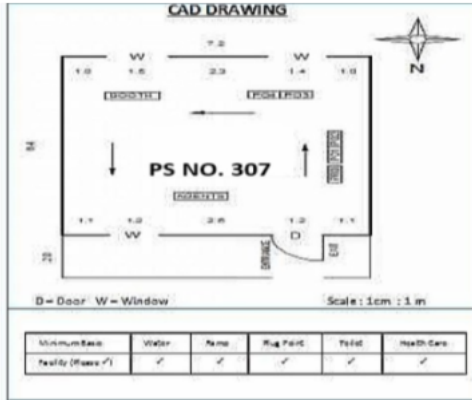

Nazri Naksha

Google Map View

Polling Station Building Front View

Polling Station Front View

Cad View

Key MAP View