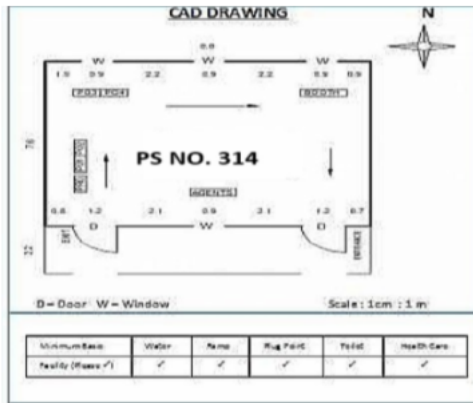

Nazri Naksha

Google Map View

Polling Station Building Front View

Polling Station Front View

Cad View

Key MAP View