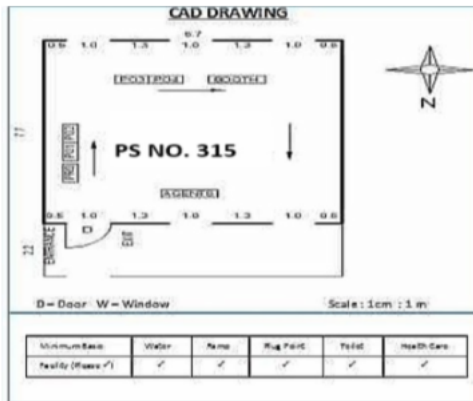

Nazri Naksha

Google Map View

Polling Station Building Front View

Polling Station Front View

Cad View

Key MAP View