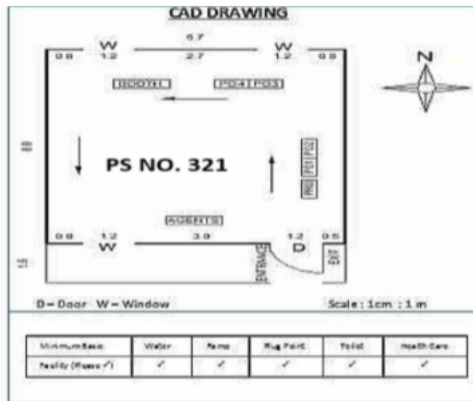

Nazri Naksha

Google Map View

Polling Station Building Front View

Polling Station Front View

Cad View

Key MAP View