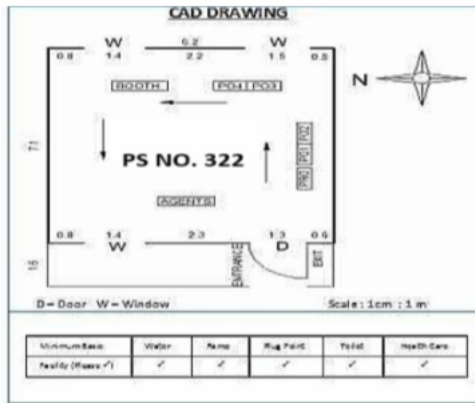

Nazri Naksha

Google Map View

Polling Station Building Front View

Polling Station Front View

Cad View

Key MAP View