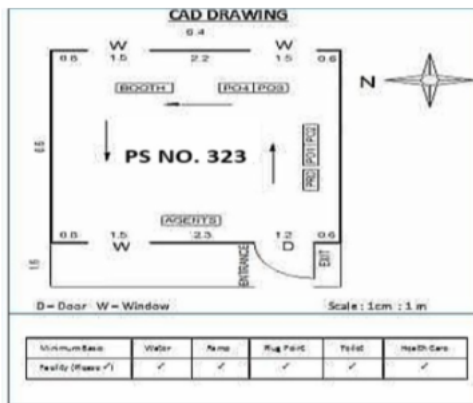

Nazri Naksha

Google Map View

Polling Station Building Front View

Polling Station Front View

Cad View

Key MAP View