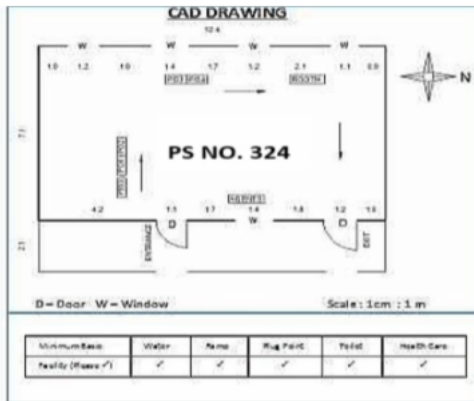

Nazri Naksha

Google Map View

Polling Station Building Front View

Polling Station Front View

Cad View

Key MAP View