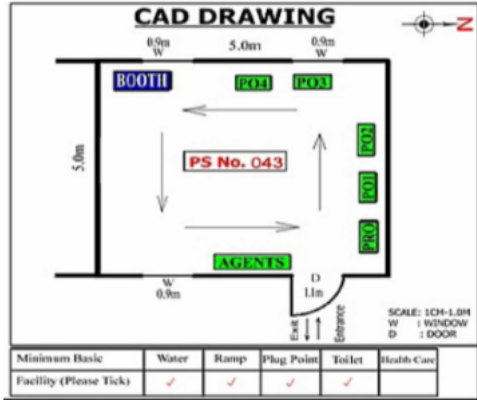

Nazri Naksha

Google Map View

Polling Station Building Front View

Polling Station Front View

Cad View

Key MAP View