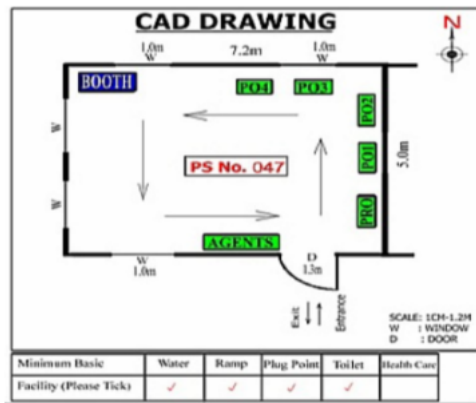

Nazri Naksha

Google Map View

Polling Station Building Front View

Polling Station Front View

Cad View

Key MAP View