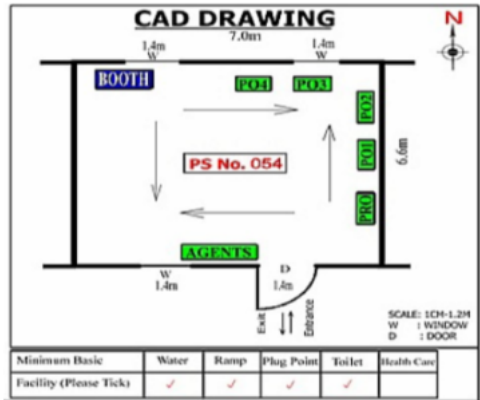

Nazri Naksha

Google Map View

Polling Station Building Front View

Polling Station Front View

Cad View

Key MAP View