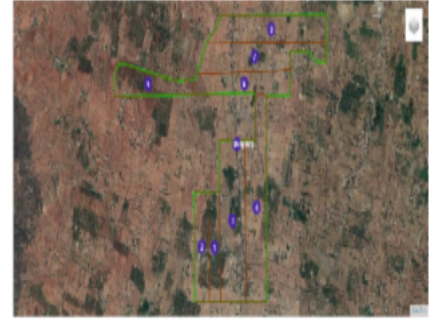

Nazri Naksha

Google Map View