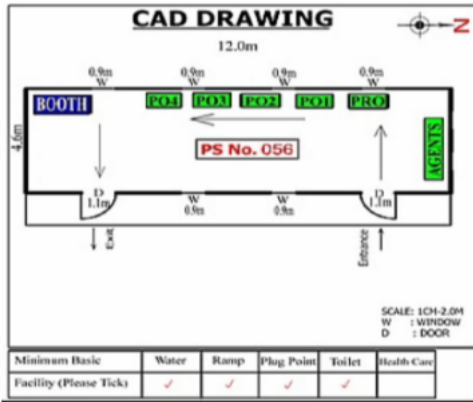

Nazri Naksha

Google Map View

Polling Station Building Front View

Polling Station Front View

Cad View

Key MAP View