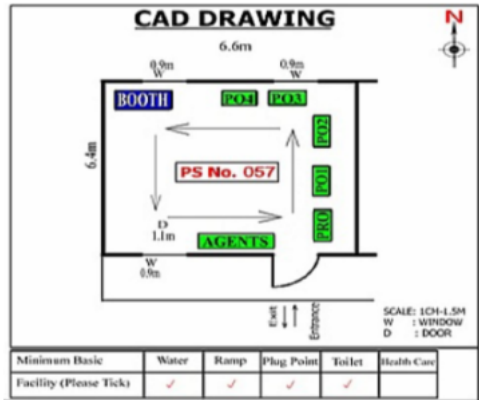

Nazri Naksha

Google Map View

Polling Station Building Front View

Polling Station Front View

Cad View

Key MAP View