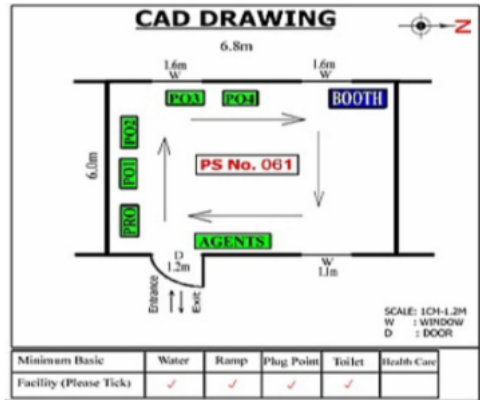

Nazri Naksha

Google Map View

Polling Station Building Front View

Polling Station Front View

Cad View

Key MAP View