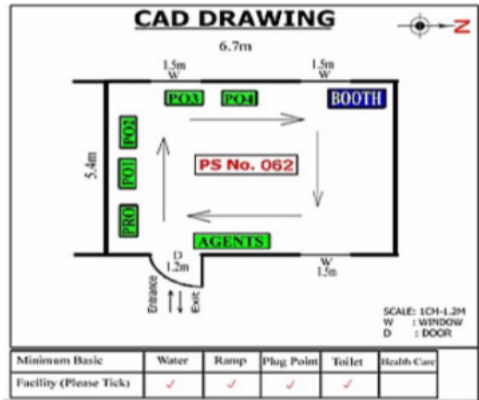

Nazri Naksha

Google Map View

Polling Station Building Front View

Polling Station Front View

Cad View

Key MAP View