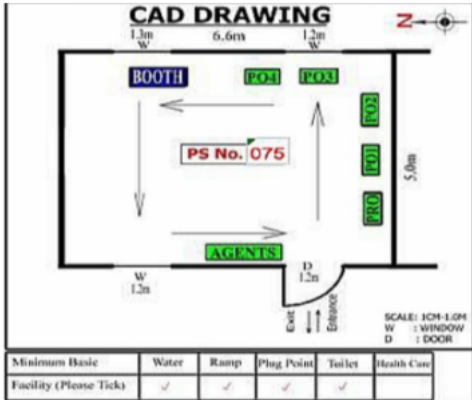

Nazri Naksha

Google Map View

Polling Station Building Front View

Polling Station Front View

Cad View

Key MAP View