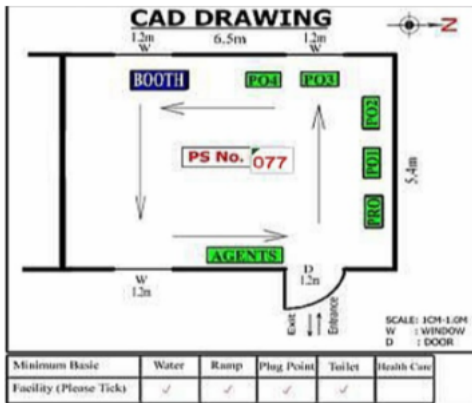

Nazri Naksha

Google Map View

Polling Station Building Front View

CAD DRAWING

Polling Station Front View

CAD DRAWING

Cad View

Key MAP View