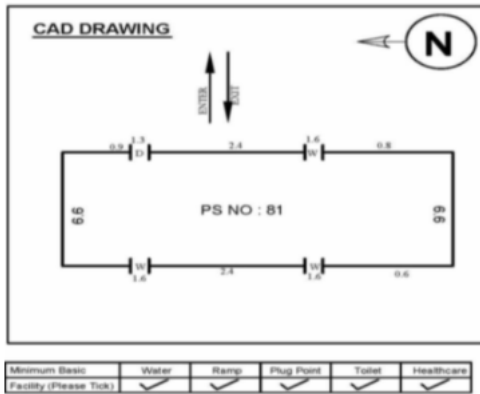

Nazri Naksha

Google Map View

Polling Station Building Front View

Polling Station Front View

Cad View

Key MAP View