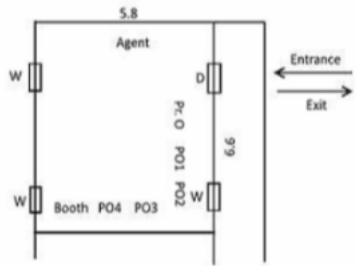

Google Map View

Polling Station Building Front View

Polling Station Front View

Cad View

CAD DRAWING

P.S.No. 1

Lat. 11° 34' 58.995" N
Long. 77° 46' 02.403" E

Key MAP View