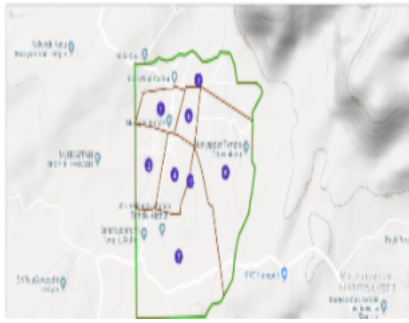

Nazri Naksha

Google Map View