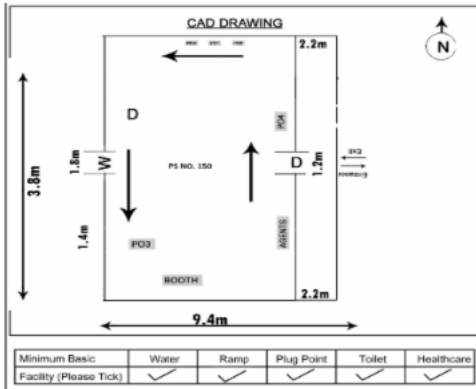

Nazri Naksha

Google Map View

Polling Station Building Front View

Polling Station Front View

Cad View

Key MAP View