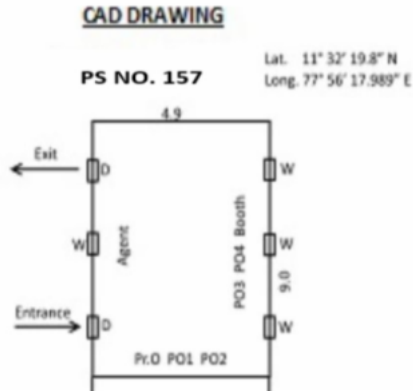

Nazri Naksha

Google Map View

Polling Station Building Front View

Polling Station Front View

Cad View

Key MAP View