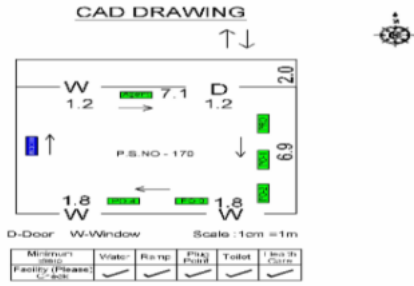

Nazri Naksha

Google Map View

Polling Station Building Front View

Polling Station Front View

Cad View

Key MAP View