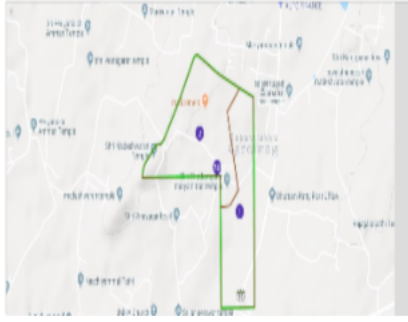

Nazri Naksha

Google Map View